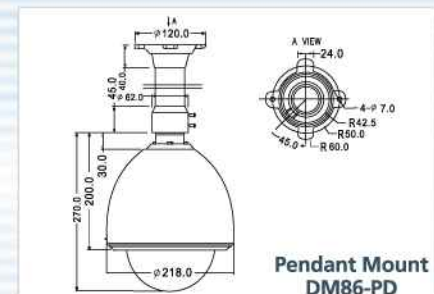

DM862 Ceiling mount (indoor)	DM866 Wall mount (indoor)	DM868 Wall mount (outdoor)	DM869 Wall mount (outdoor)
Scanning System	PAL (625 lines, 50 fields per second) NTSC (525 lines, 60 fields per second)			
Image Sensor	1/4" interline transfer CCD			
Resolution	520 TV lines			
Minimum Illumination	0.06 Lux (F1.6) at 50 IRE, 32X sensitivity boost		Colour: 0.04 Lux (F1.6) at 50 IRE, 32X sensitivity boost B/W: 0.002 Lux (F1.6) at 50 IRE, 32X sensitivity boost	
Electronic Sensitivity Boost	On (2X - 32X) / Off			
Video Output Level	1.0Vp-p (75 Ω, composite)			
Video S/N Ratio	≥48dB			
White Balance	Auto / Manual			
Gain Control	Auto			
Electronic Shutter	1/50 - 1/10,000 sec			
Iris	Auto / Joystick auto / Manual			
Back Light Compensation	On / Off, 15 levels			
Lens	Aperture stop: F/1.6 - 3.8			
	Focal length: f=3.6 - 79.2mm			
	Viewing angle: 2.4° - 52°			
Zoom	Optical: 22X / Electronic: 16X (Total: 352X)			
Privacy Masking	On / Off, 4 masks			
Panning	Range: 360° continuous			
	Manual speed: 0.5° - 140°/sec			
	Preset speed: 300°/sec			
Tilting	Range: 0° - 90°			
	Manual speed: 0.5° - 140°/sec			
	Preset speed: 300°/sec			
Control	80 Presets, 4 Pattern, 4 Patrols, 4 Auto scans, Home position, Manual			
Weather Proof Standard	-	IP44	IP66	
Fan	-	-	Continuous	
Heater	-	-	Auto Start	
Operating Temperature	0°C - 40°C		-30°C - 50°C	
Humidity	< 90%			
Power Source	AC 24V, 10W (max)		AC 24V, 50W (max)	
Net Weight	2.6 kg	4.3 kg	4.8 kg	

CAMERA OPTICS

MECHANICAL DESIGN

POWER / ENVIRONMENT

Mounting Options

TeleEye

www.TeleEye.com

TeleEye Group

Signal Communications Limited

16/F, Millennium City III, 370 Kwun Tong Road, Kowloon, Hong Kong

International: (852) 2995 5996

Hong Kong: (852) 2995 5992

Fax: (852) 2995 5901

Email: info@TeleEye.com

Web: www.TeleEye.com