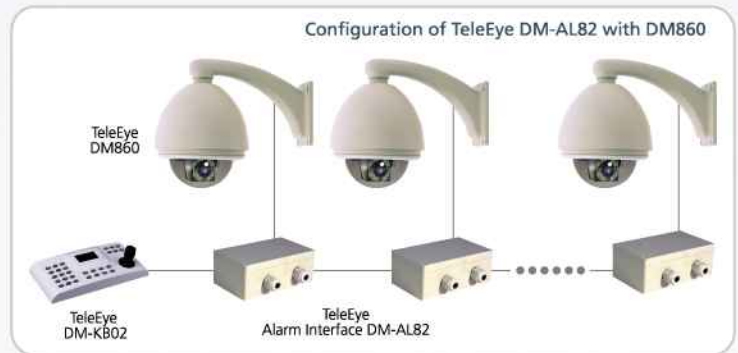

Full Compatibility with TeleEye Transmitters

DM860 is fully compatible with **TeleEye** Video Transmitters in remote surveillance applications via broadband Internet or phone lines. You can remotely control the cameras to verify video for immediate action.