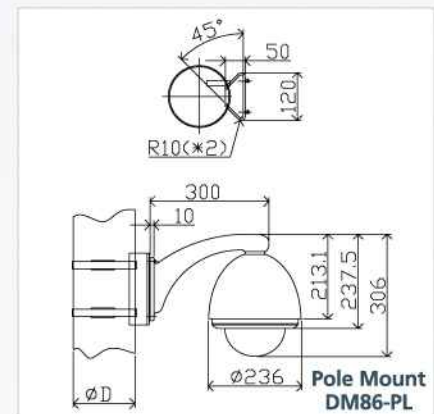

DM862 Ceiling mount (indoor)	DM866 Wall mount (indoor)	DM868 Wall mount (outdoor)	DM869 Wall mount (outdoor)
Scanning System	PAL (625 lines, 50 fields per second) NTSC (525 lines, 60 fields per second)			
Image Sensor	1/4" interline transfer CCD			
Resolution	520 TV lines			
Minimum Illumination	0.06 Lux (F1.6) at 50 IRE, 32X sensitivity boost		Colour: 0.04 Lux (F1.6) at 50 IRE, 32X sensitivity boost B/W: 0.002 Lux (F1.6) at 50 IRE, 32X sensitivity boost	
Electronic Sensitivity Boost	On (2X - 32X) / Off			
Video Output Level	1.0Vp-p (75 Ω, composite)			
Video S/N Ratio	≥48dB			
White Balance	Auto / Manual			
Gain Control	Auto			
Electronic Shutter	1/50 - 1/10,000 sec			
Iris	Auto / Joystick auto / Manual			
Back Light Compensation	On / Off, 15 levels			
Lens	Aperture stop: F/1.6 - 3.8			
	Focal length: f=3.6 - 79.2mm			
	Viewing angle: 2.4° - 52°			
Zoom	Optical: 22X / Electronic: 16X (Total: 352X)			
Privacy Masking	On / Off, 4 masks			
Panning	Range: 360° continuous			
	Manual speed: 0.5° - 140°/sec			
	Preset speed: 300°/sec			
Tilting	Range: 0° - 90°			
	Manual speed: 0.5° - 140°/sec			
	Preset speed: 300°/sec			
Control	80 Presets, 4 Pattern, 4 Patrols, 4 Auto scans, Home position, Manual			
Weather Proof Standard	-	IP44	IP66	
Fan	-	-	Continuous	
Heater	-	-	Auto Start	
Operating Temperature	0°C - 40°C		-30°C - 50°C	
Humidity	< 90%			
Power Source	AC 24V, 10W (max)		AC 24V, 50W (max)	
Net Weight	2.6 kg	4.3 kg	4.8 kg	

CAMERA OPTICS

MECHANICAL DESIGN

POWER / ENVIRONMENT

Mounting Options

TeleEye

www.TeleEye.com

TeleEye Group

Signal Communications Limited

16/F, Millennium City III, 370 Kwun Tong Road, Kowloon, Hong Kong

International: (852) 2995 5996

Hong Kong: (852) 2995 5992

Fax: (852) 2995 5901

Email: info@TeleEye.com

Web: www.TeleEye.com