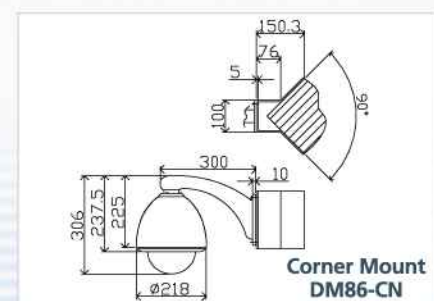

DM862 Ceiling mount (indoor)	DM866 Wall mount (indoor)	DM868 Wall mount (outdoor)	DM869 Wall mount (outdoor)
Scanning System	PAL (625 lines, 50 fields per second) NTSC (525 lines, 60 fields per second)			
Image Sensor	1/4" interline transfer CCD			
Resolution	520 TV lines			
Minimum Illumination	0.06 Lux (F1.6) at 50 IRE, 32X sensitivity boost		Colour: 0.04 Lux (F1.6) at 50 IRE, 32X sensitivity boost B/W: 0.002 Lux (F1.6) at 50 IRE, 32X sensitivity boost	
Electronic Sensitivity Boost	On (2X - 32X) / Off			
Video Output Level	1.0Vp-p (75 Ω, composite)			
Video S/N Ratio	≥48dB			
White Balance	Auto / Manual			
Gain Control	Auto			
Electronic Shutter	1/50 - 1/10,000 sec			
Iris	Auto / Joystick auto / Manual			
Back Light Compensation	On / Off, 15 levels			
Lens	Aperture stop: F/1.6 - 3.8			
	Focal length: f=3.6 - 79.2mm			
	Viewing angle: 2.4° - 52°			
Zoom	Optical: 22X / Electronic: 16X (Total: 352X)			
Privacy Masking	On / Off, 4 masks			
Panning	Range: 360° continuous			
	Manual speed: 0.5° - 140°/sec			
	Preset speed: 300°/sec			
Tilting	Range: 0° - 90°			
	Manual speed: 0.5° - 140°/sec			
	Preset speed: 300°/sec			
Control	80 Presets, 4 Pattern, 4 Patrols, 4 Auto scans, Home position, Manual			
Weather Proof Standard	-	IP44	IP66	
Fan	-	-	Continuous	
Heater	-	-	Auto Start	
Operating Temperature	0°C - 40°C		-30°C - 50°C	
Humidity	< 90%			
Power Source	AC 24V, 10W (max)		AC 24V, 50W (max)	
Net Weight	2.6 kg	4.3 kg	4.8 kg	

CAMERA OPTICS

MECHANICAL DESIGN

POWER / ENVIRONMENT

Mounting Options

TeleEye

www.TeleEye.com

TeleEye Group

Signal Communications Limited

16/F, Millennium City III, 370 Kwun Tong Road, Kowloon, Hong Kong

International: (852) 2995 5996

Hong Kong: (852) 2995 5992

Fax: (852) 2995 5901

Email: info@TeleEye.com

Web: www.TeleEye.com