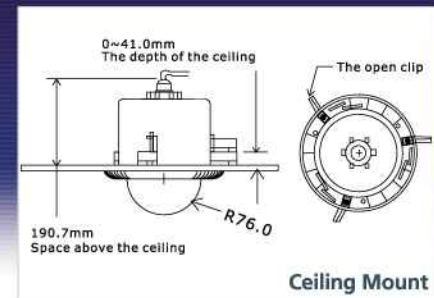

DM862 Ceiling mount (indoor)	DM866 Wall mount (indoor)	DM868 Wall mount (outdoor)	DM869 Wall mount (outdoor)
Scanning System	PAL (625 lines, 50 fields per second) NTSC (525 lines, 60 fields per second)			
Image Sensor	1/4" interline transfer CCD			
Resolution	520 TV lines			
Minimum Illumination	0.06 Lux (F1.6) at 50 IRE, 32X sensitivity boost		Colour: 0.04 Lux (F1.6) at 50 IRE, 32X sensitivity boost B/W: 0.002 Lux (F1.6) at 50 IRE, 32X sensitivity boost	
Electronic Sensitivity Boost	On (2X - 32X) / Off			
Video Output Level	1.0Vp-p (75 Ω, composite)			
Video S/N Ratio	≥48dB			
White Balance	Auto / Manual			
Gain Control	Auto			
Electronic Shutter	1/50 - 1/10,000 sec			
Iris	Auto / Joystick auto / Manual			
Back Light Compensation	On / Off, 15 levels			
Lens	Aperture stop: F/1.6 - 3.8			
	Focal length: f=3.6 - 79.2mm			
	Viewing angle: 2.4° - 52°			
Zoom	Optical: 22X / Electronic: 16X (Total: 352X)			
Privacy Masking	On / Off, 4 masks			
Panning	Range: 360° continuous			
	Manual speed: 0.5° - 140°/sec			
	Preset speed: 300°/sec			
Tilting	Range: 0° - 90°			
	Manual speed: 0.5° - 140°/sec			
	Preset speed: 300°/sec			
Control	80 Presets, 4 Pattern, 4 Patrols, 4 Auto scans, Home position, Manual			
Weather Proof Standard	-	IP44	IP66	
Fan	-	-	Continuous	
Heater	-	-	Auto Start	
Operating Temperature	0°C - 40°C		-30°C - 50°C	
Humidity	< 90%			
Power Source	AC 24V, 10W (max)		AC 24V, 50W (max)	
Net Weight	2.6 kg	4.3 kg	4.8 kg	

CAMERA OPTICS

MECHANICAL DESIGN

POWER / ENVIRONMENT

Mounting Options

TeleEye

www.TeleEye.com

TeleEye Group

Signal Communications Limited

16/F, Millennium City III, 370 Kwun Tong Road, Kowloon, Hong Kong

International: (852) 2995 5996

Hong Kong: (852) 2995 5992

Fax: (852) 2995 5901

Email: info@TeleEye.com

Web: www.TeleEye.com