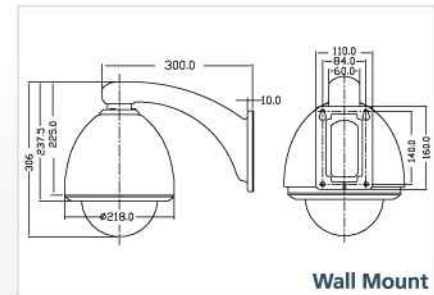

DM862 Ceiling mount (indoor)	DM866 Wall mount (indoor)	DM868 Wall mount (outdoor)	DM869 Wall mount (outdoor)
Scanning System	PAL (625 lines, 50 fields per second) NTSC (525 lines, 60 fields per second)			
Image Sensor	1/4" interline transfer CCD			
Resolution	520 TV lines			
Minimum Illumination	0.06 Lux (F1.6) at 50 IRE, 32X sensitivity boost		Colour: 0.04 Lux (F1.6) at 50 IRE, 32X sensitivity boost B/W: 0.002 Lux (F1.6) at 50 IRE, 32X sensitivity boost	
Electronic Sensitivity Boost	On (2X - 32X) / Off			
Video Output Level	1.0Vp-p (75 Ω, composite)			
Video S/N Ratio	≥48dB			
White Balance	Auto / Manual			
Gain Control	Auto			
Electronic Shutter	1/50 - 1/10,000 sec			
Iris	Auto / Joystick auto / Manual			
Back Light Compensation	On / Off, 15 levels			
Lens	Aperture stop: F/1.6 - 3.8			
	Focal length: f=3.6 - 79.2mm			
	Viewing angle: 2.4° - 52°			
Zoom	Optical: 22X / Electronic: 16X (Total: 352X)			
Privacy Masking	On / Off, 4 masks			
Panning	Range: 360° continuous			
	Manual speed: 0.5° - 140°/sec			
	Preset speed: 300°/sec			
Tilting	Range: 0° - 90°			
	Manual speed: 0.5° - 140°/sec			
	Preset speed: 300°/sec			
Control	80 Presets, 4 Pattern, 4 Patrols, 4 Auto scans, Home position, Manual			
Weather Proof Standard	-	IP44	IP66	
Fan	-	-	Continuous	
Heater	-	-	Auto Start	
Operating Temperature	0°C - 40°C		-30°C - 50°C	
Humidity	< 90%			
Power Source	AC 24V, 10W (max)		AC 24V, 50W (max)	
Net Weight	2.6 kg	4.3 kg	4.8 kg	

CAMERA OPTICS

MECHANICAL DESIGN

POWER / ENVIRONMENT

Mounting Options

TeleEye

www.TeleEye.com

TeleEye Group

Signal Communications Limited

16/F, Millennium City III, 370 Kwun Tong Road, Kowloon, Hong Kong

International: (852) 2995 5996

Hong Kong: (852) 2995 5992

Fax: (852) 2995 5901

Email: info@TeleEye.com

Web: www.TeleEye.com