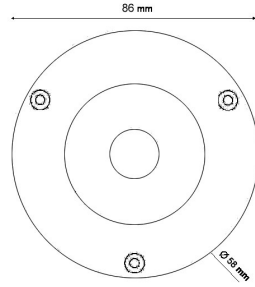

TeleEye Cameras Dimensions

DF115

TeleEye Lens

MODEL	TE358A	TE2810A	TE550A	TE04F
Focal Length	f = 3.5 ~ 8mm	f = 2.8 ~ 10mm	f = 5 ~ 50mm	f = 4mm
View Angle (1/3")	35.4° ~ 80.7°	28.3° ~ 93.7°	5.5° ~ 51.7°	64.7°
Iris	Auto	Auto	Auto	Fixed
F/No	F/1.4	F/1.4	F/1.7	F/1.2
Dimension (mm)	49.5(L) x 39(W) x 45(H)	60.3(L) x 40(W) x 46(H)	66(L) x 44.5(W) x 50.8(H)	32.2(L) x Ø30
Weight (g)	57	61	140	48