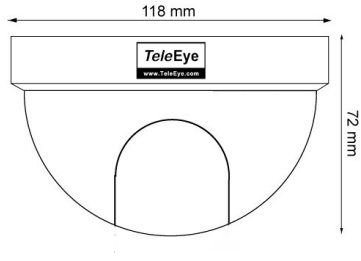

TeleEye Cameras Dimensions

DF113 / DF116